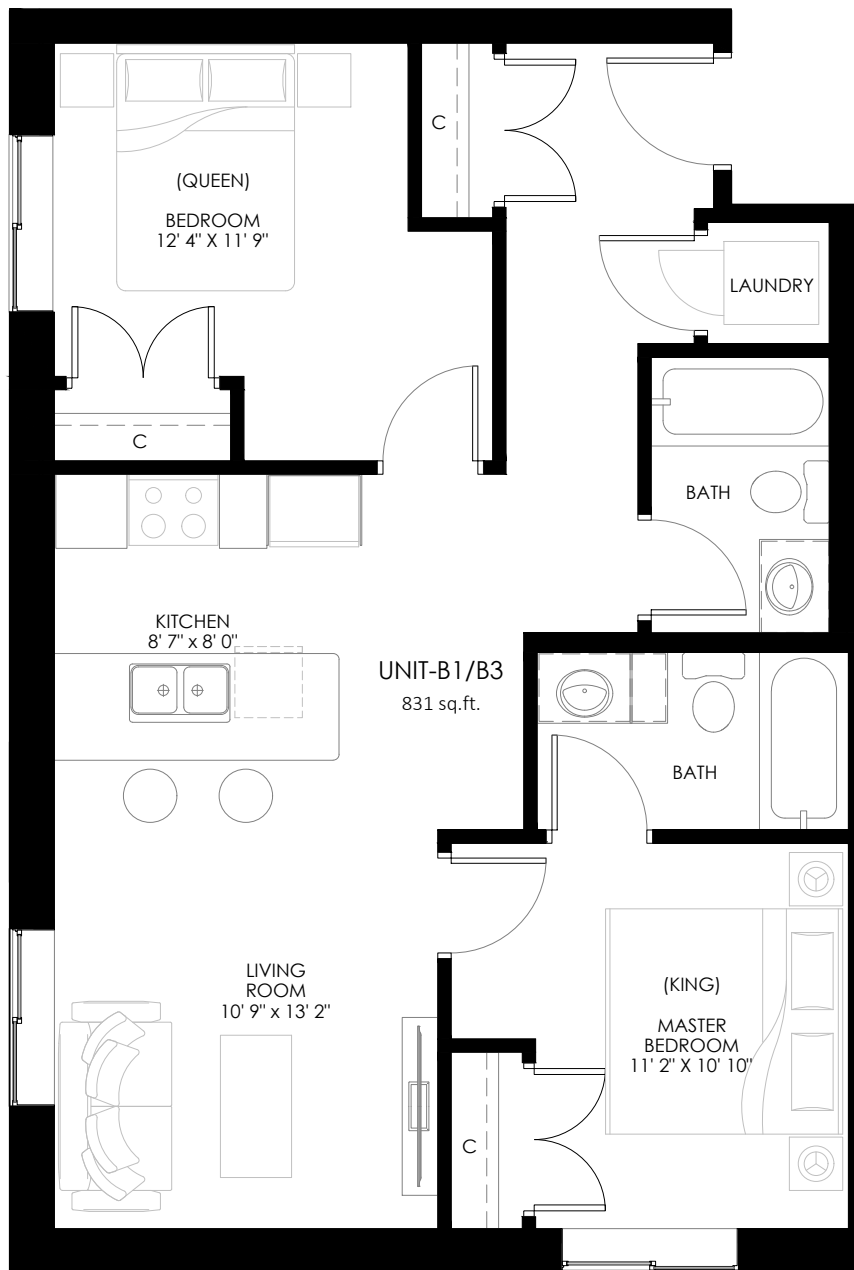

Suite B1/B3

2 Beds
2 Baths
831 SF

Basement Level

Basement Level