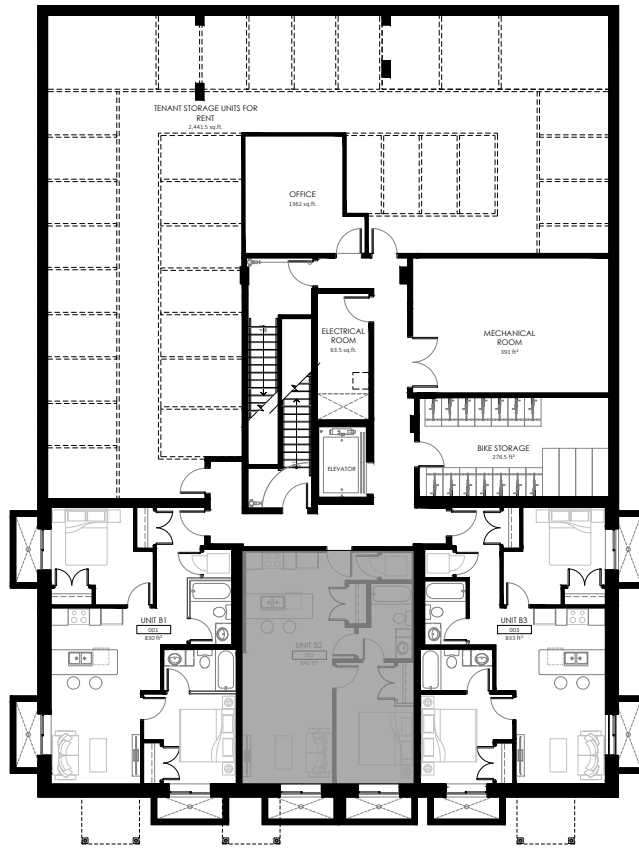

Suite B-2

1 Bed
1 Bath
642 SF

Basement Level

Basement Level