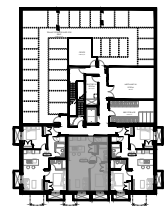

Suite B-2

1 Bed
1 Bath
642 SF

Basement Level

Basement Level