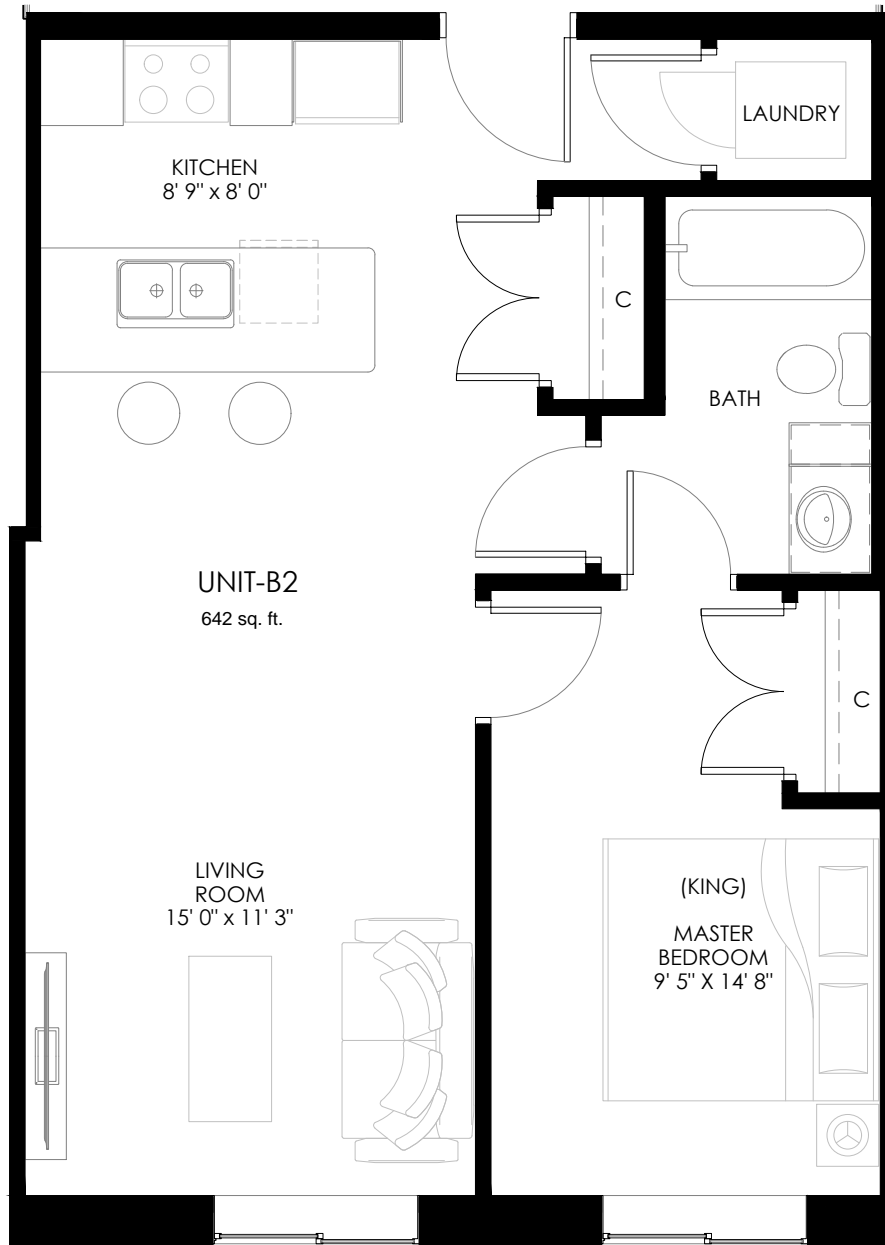

Suite B-2

1 Bed
1 Bath
642 SF

Basement Level

Basement Level